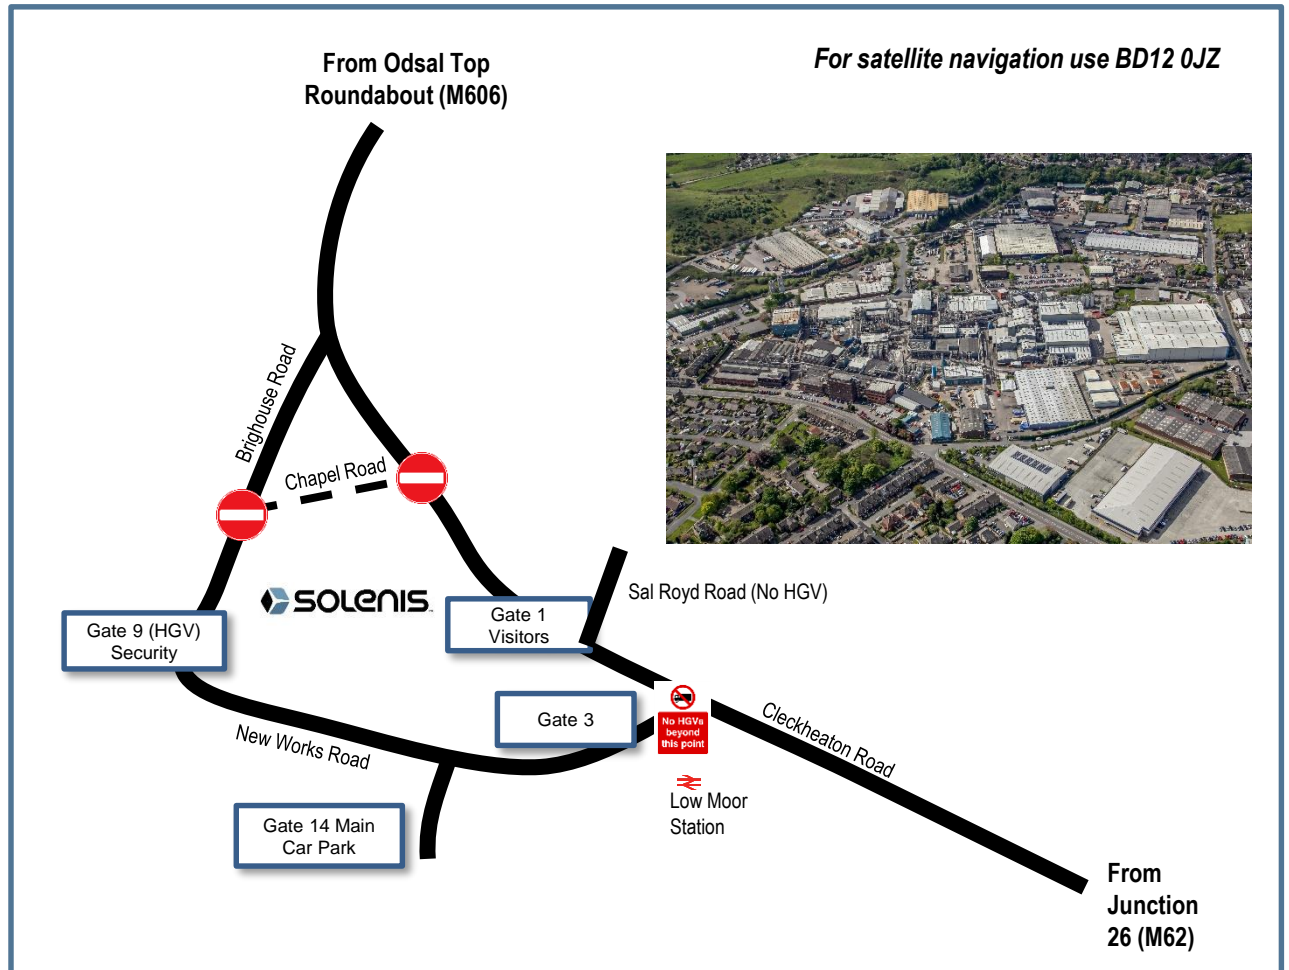

Directions to Solenis Bradford

Directions

Leeds and Bradford Airport

From Leeds and Bradford Airport (10 miles). Turn left on A658 following Bradford signs. Turn left on Bradford Ring Road and follow until M606 roundabout. Then follow local map to Solenis.

M62

Leave the M62 at Junction 26. Take the Low Moor and Oakenshaw Road. Solenis stands on the left approx. 2 miles from the motorway.

Train

Nearest Station is Low Moor.

Solenis
Cleckheaton Road
Low Moor
Bradford
BD12 0JZ

Main Switchboard
00 44 1274 417000

HGV vehicles must report to Security at Gate 9 via Brighthouse Road